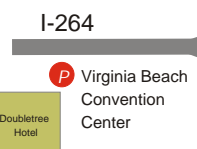

- Parking Lots:**
- 33rd St. & Pacific (Hilton Garage)
  - 30th St. & Pacific (City Lot)
  - 25th St. & Pacific (City Lot)
  - 19th St. North & Pacific (City Lot)
  - 19th St. South & Pacific (City Lot)
  - Star of the Sea Catholic School (Private pay lot)
  - 9th St. & Pacific (City Lot)