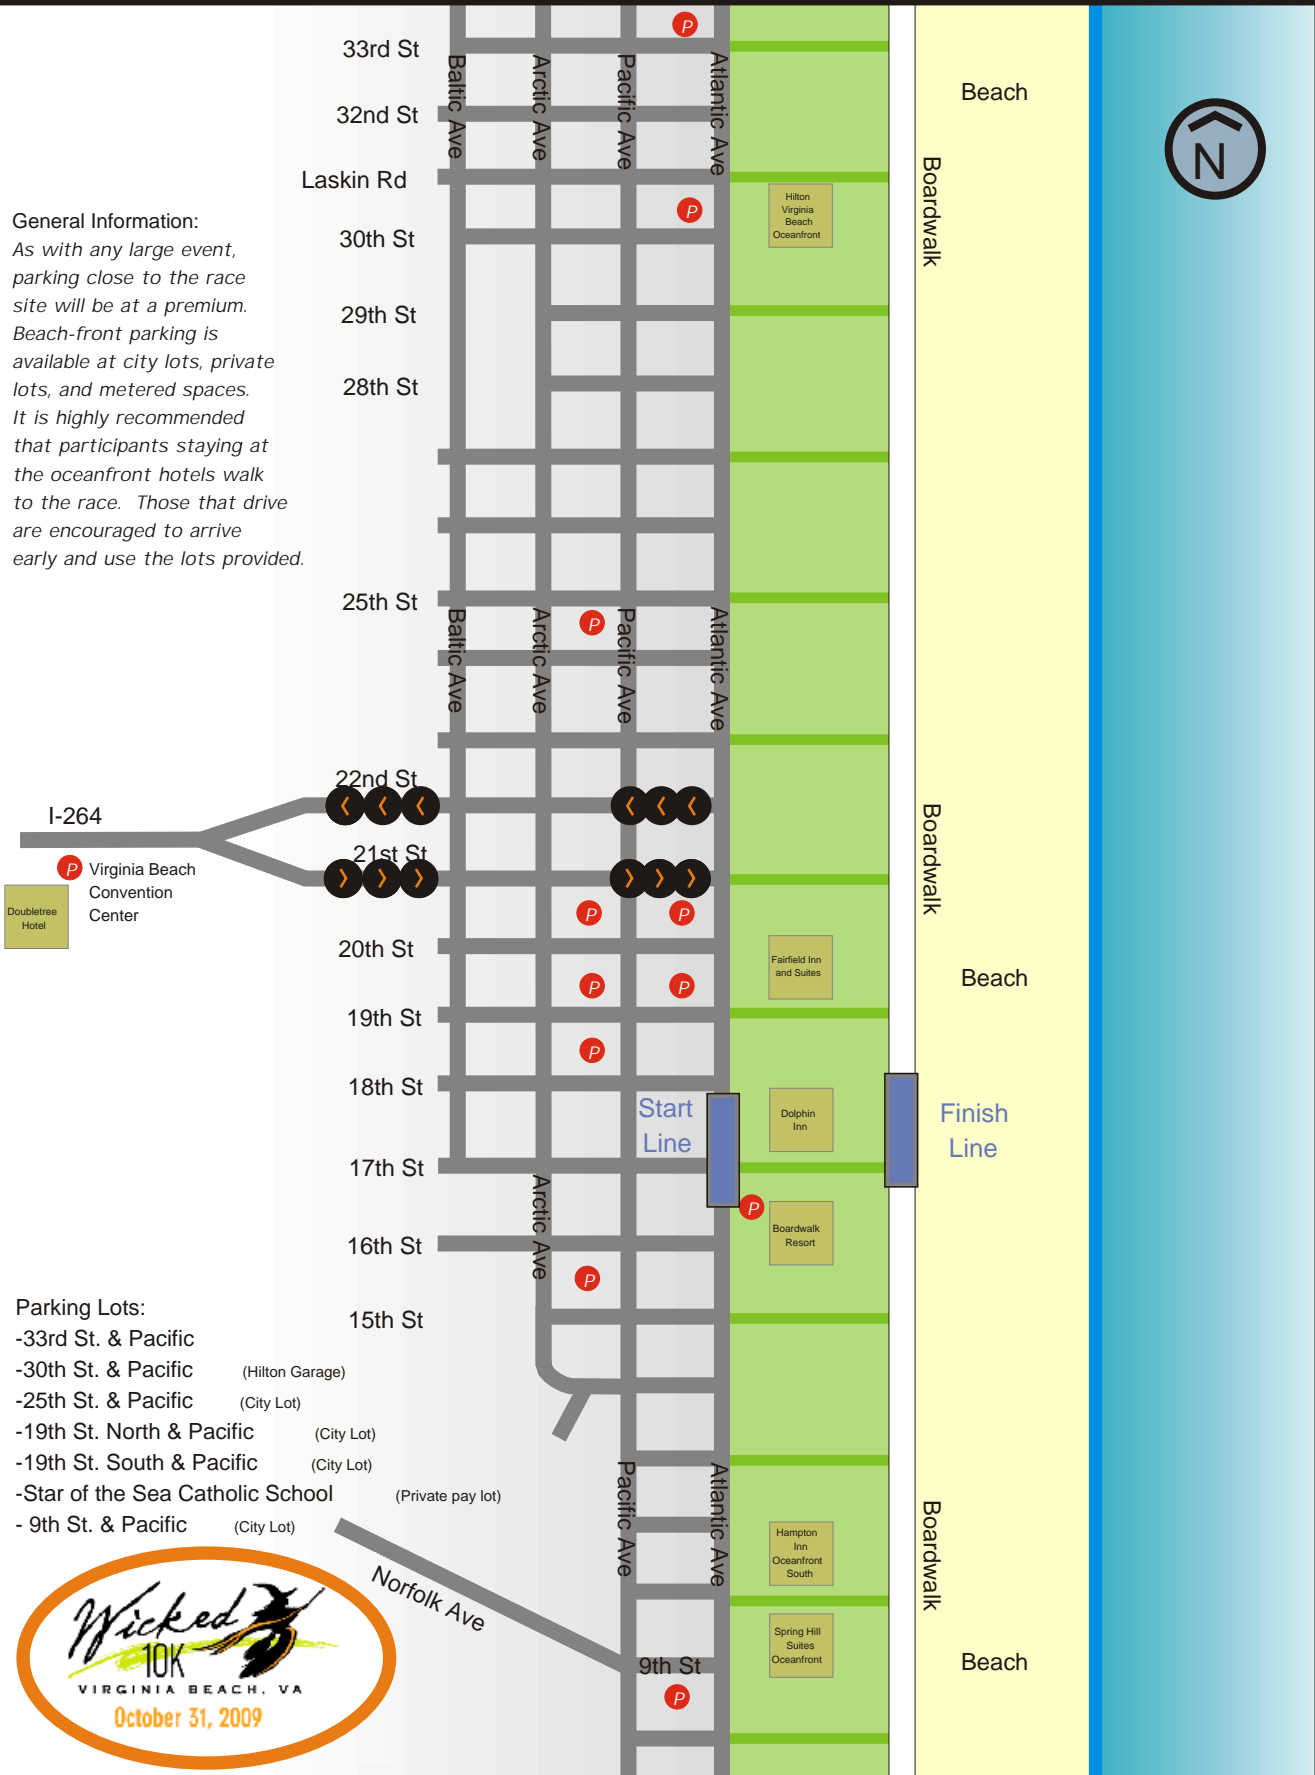

# Parking Map

**General Information:**  
 As with any large event, parking close to the race site will be at a premium. Beach-front parking is available at city lots, private lots, and metered spaces. It is highly recommended that participants staying at the oceanfront hotels walk to the race. Those that drive are encouraged to arrive early and use the lots provided.

- Parking Lots:**
- 33rd St. & Pacific (Hilton Garage)
  - 30th St. & Pacific (City Lot)
  - 25th St. & Pacific (City Lot)
  - 19th St. North & Pacific (City Lot)
  - 19th St. South & Pacific (City Lot)
  - Star of the Sea Catholic School (Private pay lot)
  - 9th St. & Pacific (City Lot)