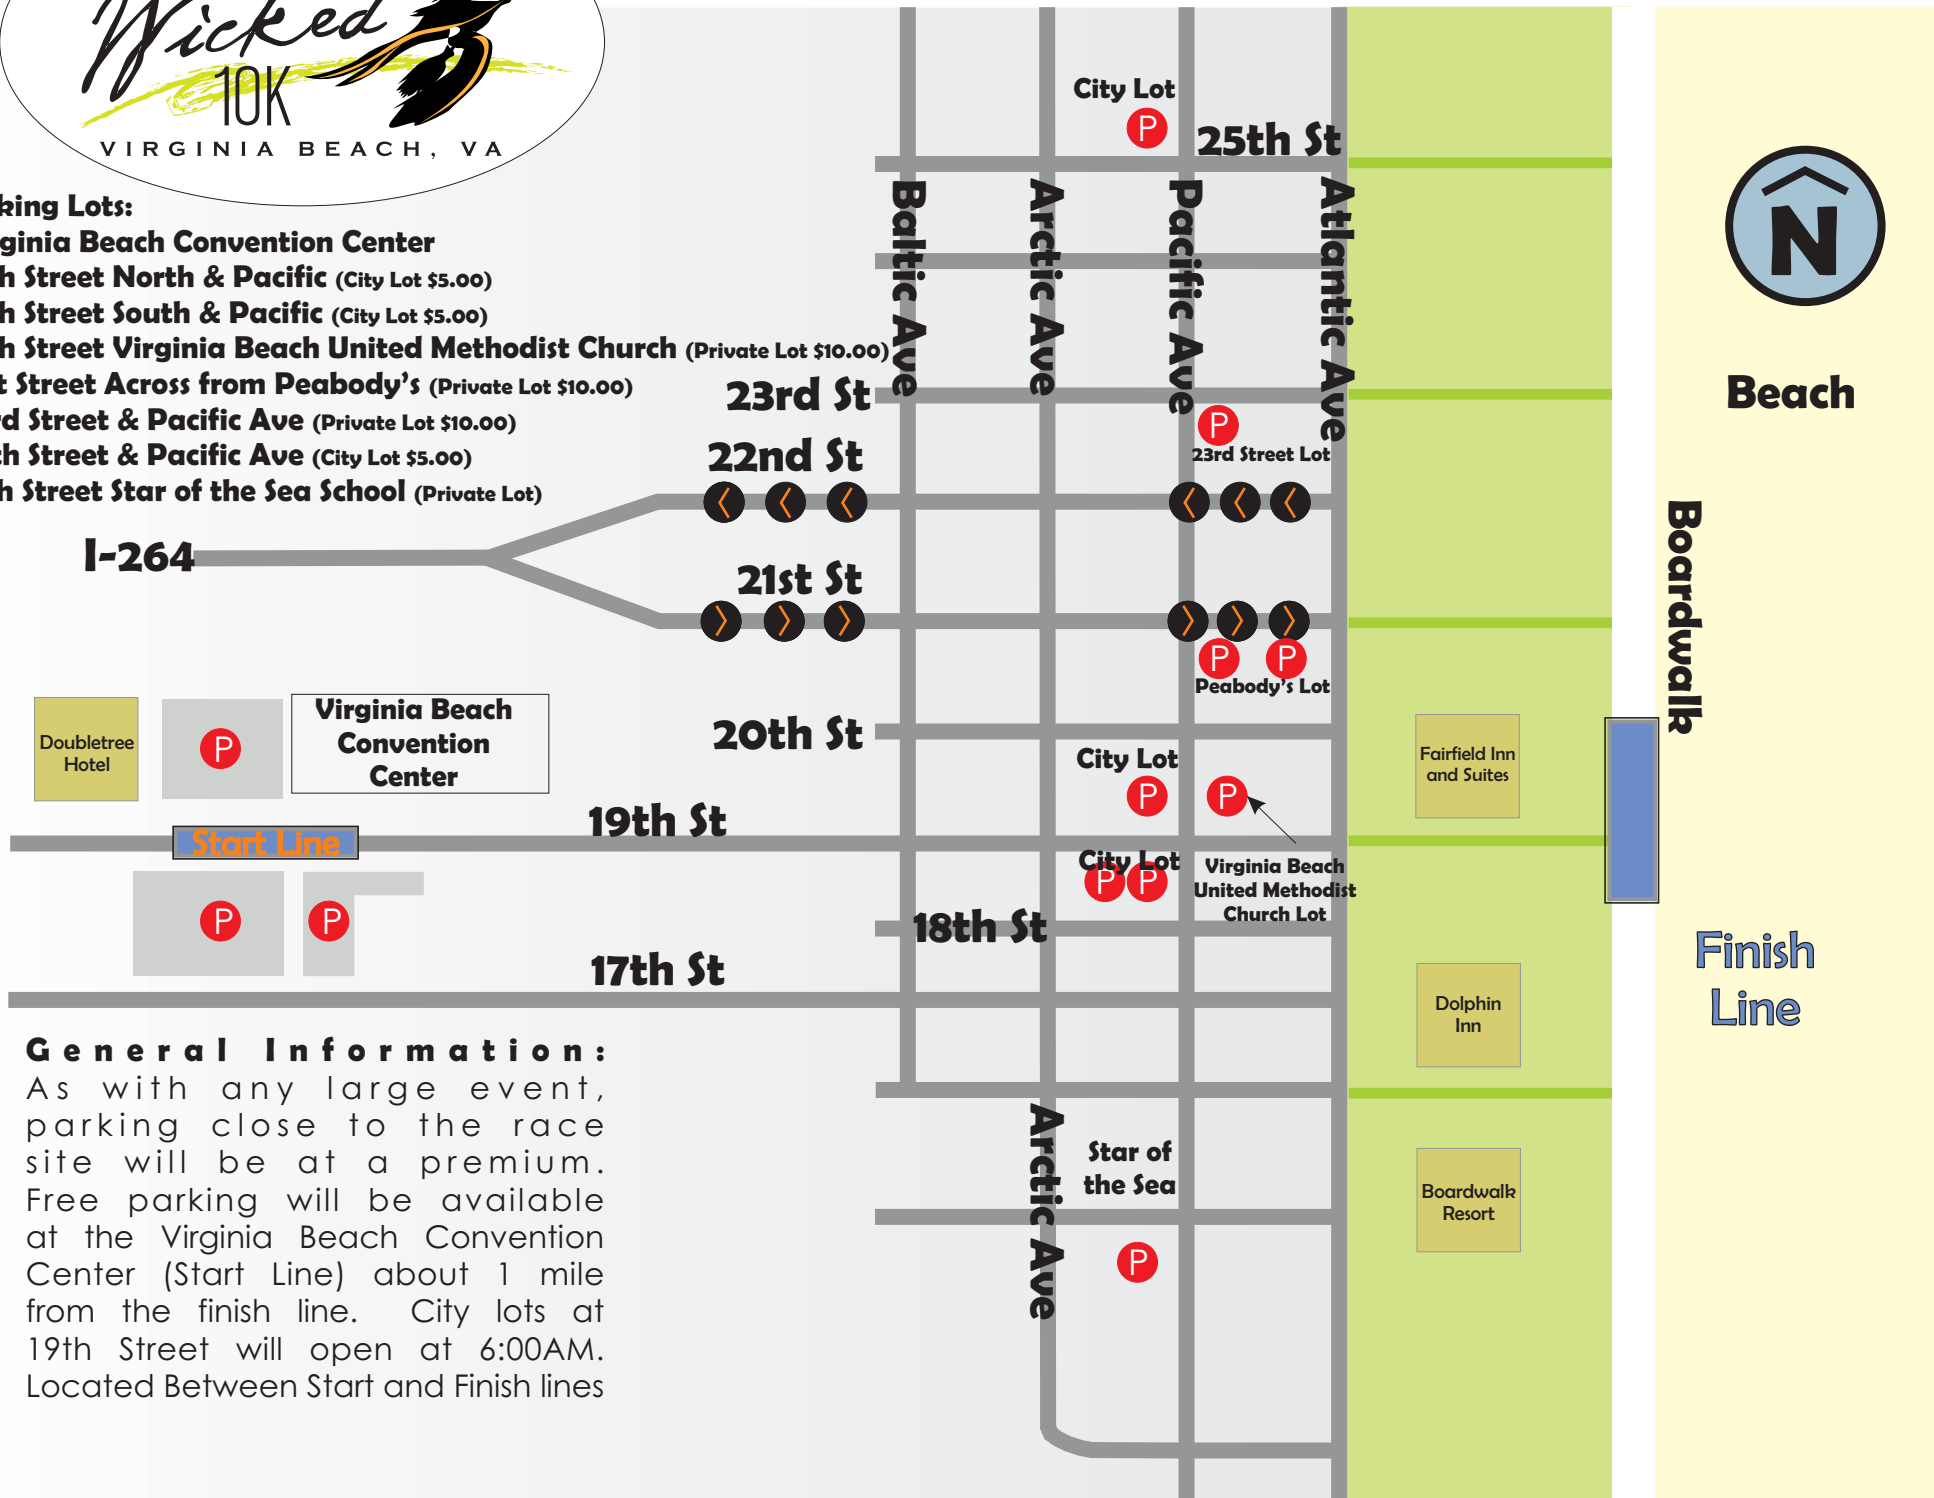

PARKING MAP

Parking Lots:

- Virginia Beach Convention Center
- 19th Street North & Pacific (City Lot \$5.00)
- 19th Street South & Pacific (City Lot \$5.00)
- 19th Street Virginia Beach United Methodist Church (Private Lot \$10.00)
- 21st Street Across from Peabody's (Private Lot \$10.00)
- 23rd Street & Pacific Ave (Private Lot \$10.00)
- 25th Street & Pacific Ave (City Lot \$5.00)
- 15th Street Star of the Sea School (Private Lot)

I-264

General Information:

As with any large event, parking close to the race site will be at a premium. Free parking will be available at the Virginia Beach Convention Center (Start Line) about 1 mile from the finish line. City lots at 19th Street will open at 6:00AM. Located Between Start and Finish lines