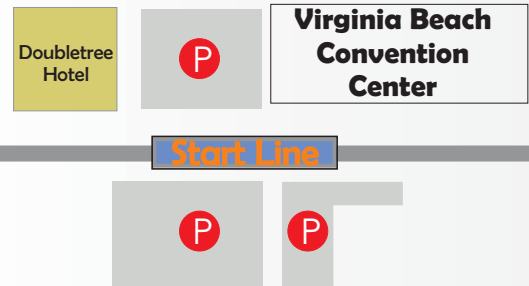

PARKING MAP

Parking Lots:

- Virginia Beach Convention Center
- 19th Street North & Pacific (City Lot \$5.00)
- 19th Street South & Pacific (City Lot \$5.00)
- 19th Street Virginia Beach United Methodist Church (Private Lot \$10.00)
- 21st Street Across from Peabody's (Private Lot \$10.00)
- 23rd Street & Pacific Ave (Private Lot \$10.00)
- 25th Street & Pacific Ave (City Lot \$5.00)
- 15th Street Star of the Sea School (Private Lot)

I-264

General Information:

As with any large event, parking close to the race site will be at a premium. Free parking will be available at the Virginia Beach Convention Center (Start Line) about 1 mile from the finish line. City lots at 19th Street will open at 6:00AM. Located Between Start and Finish lines